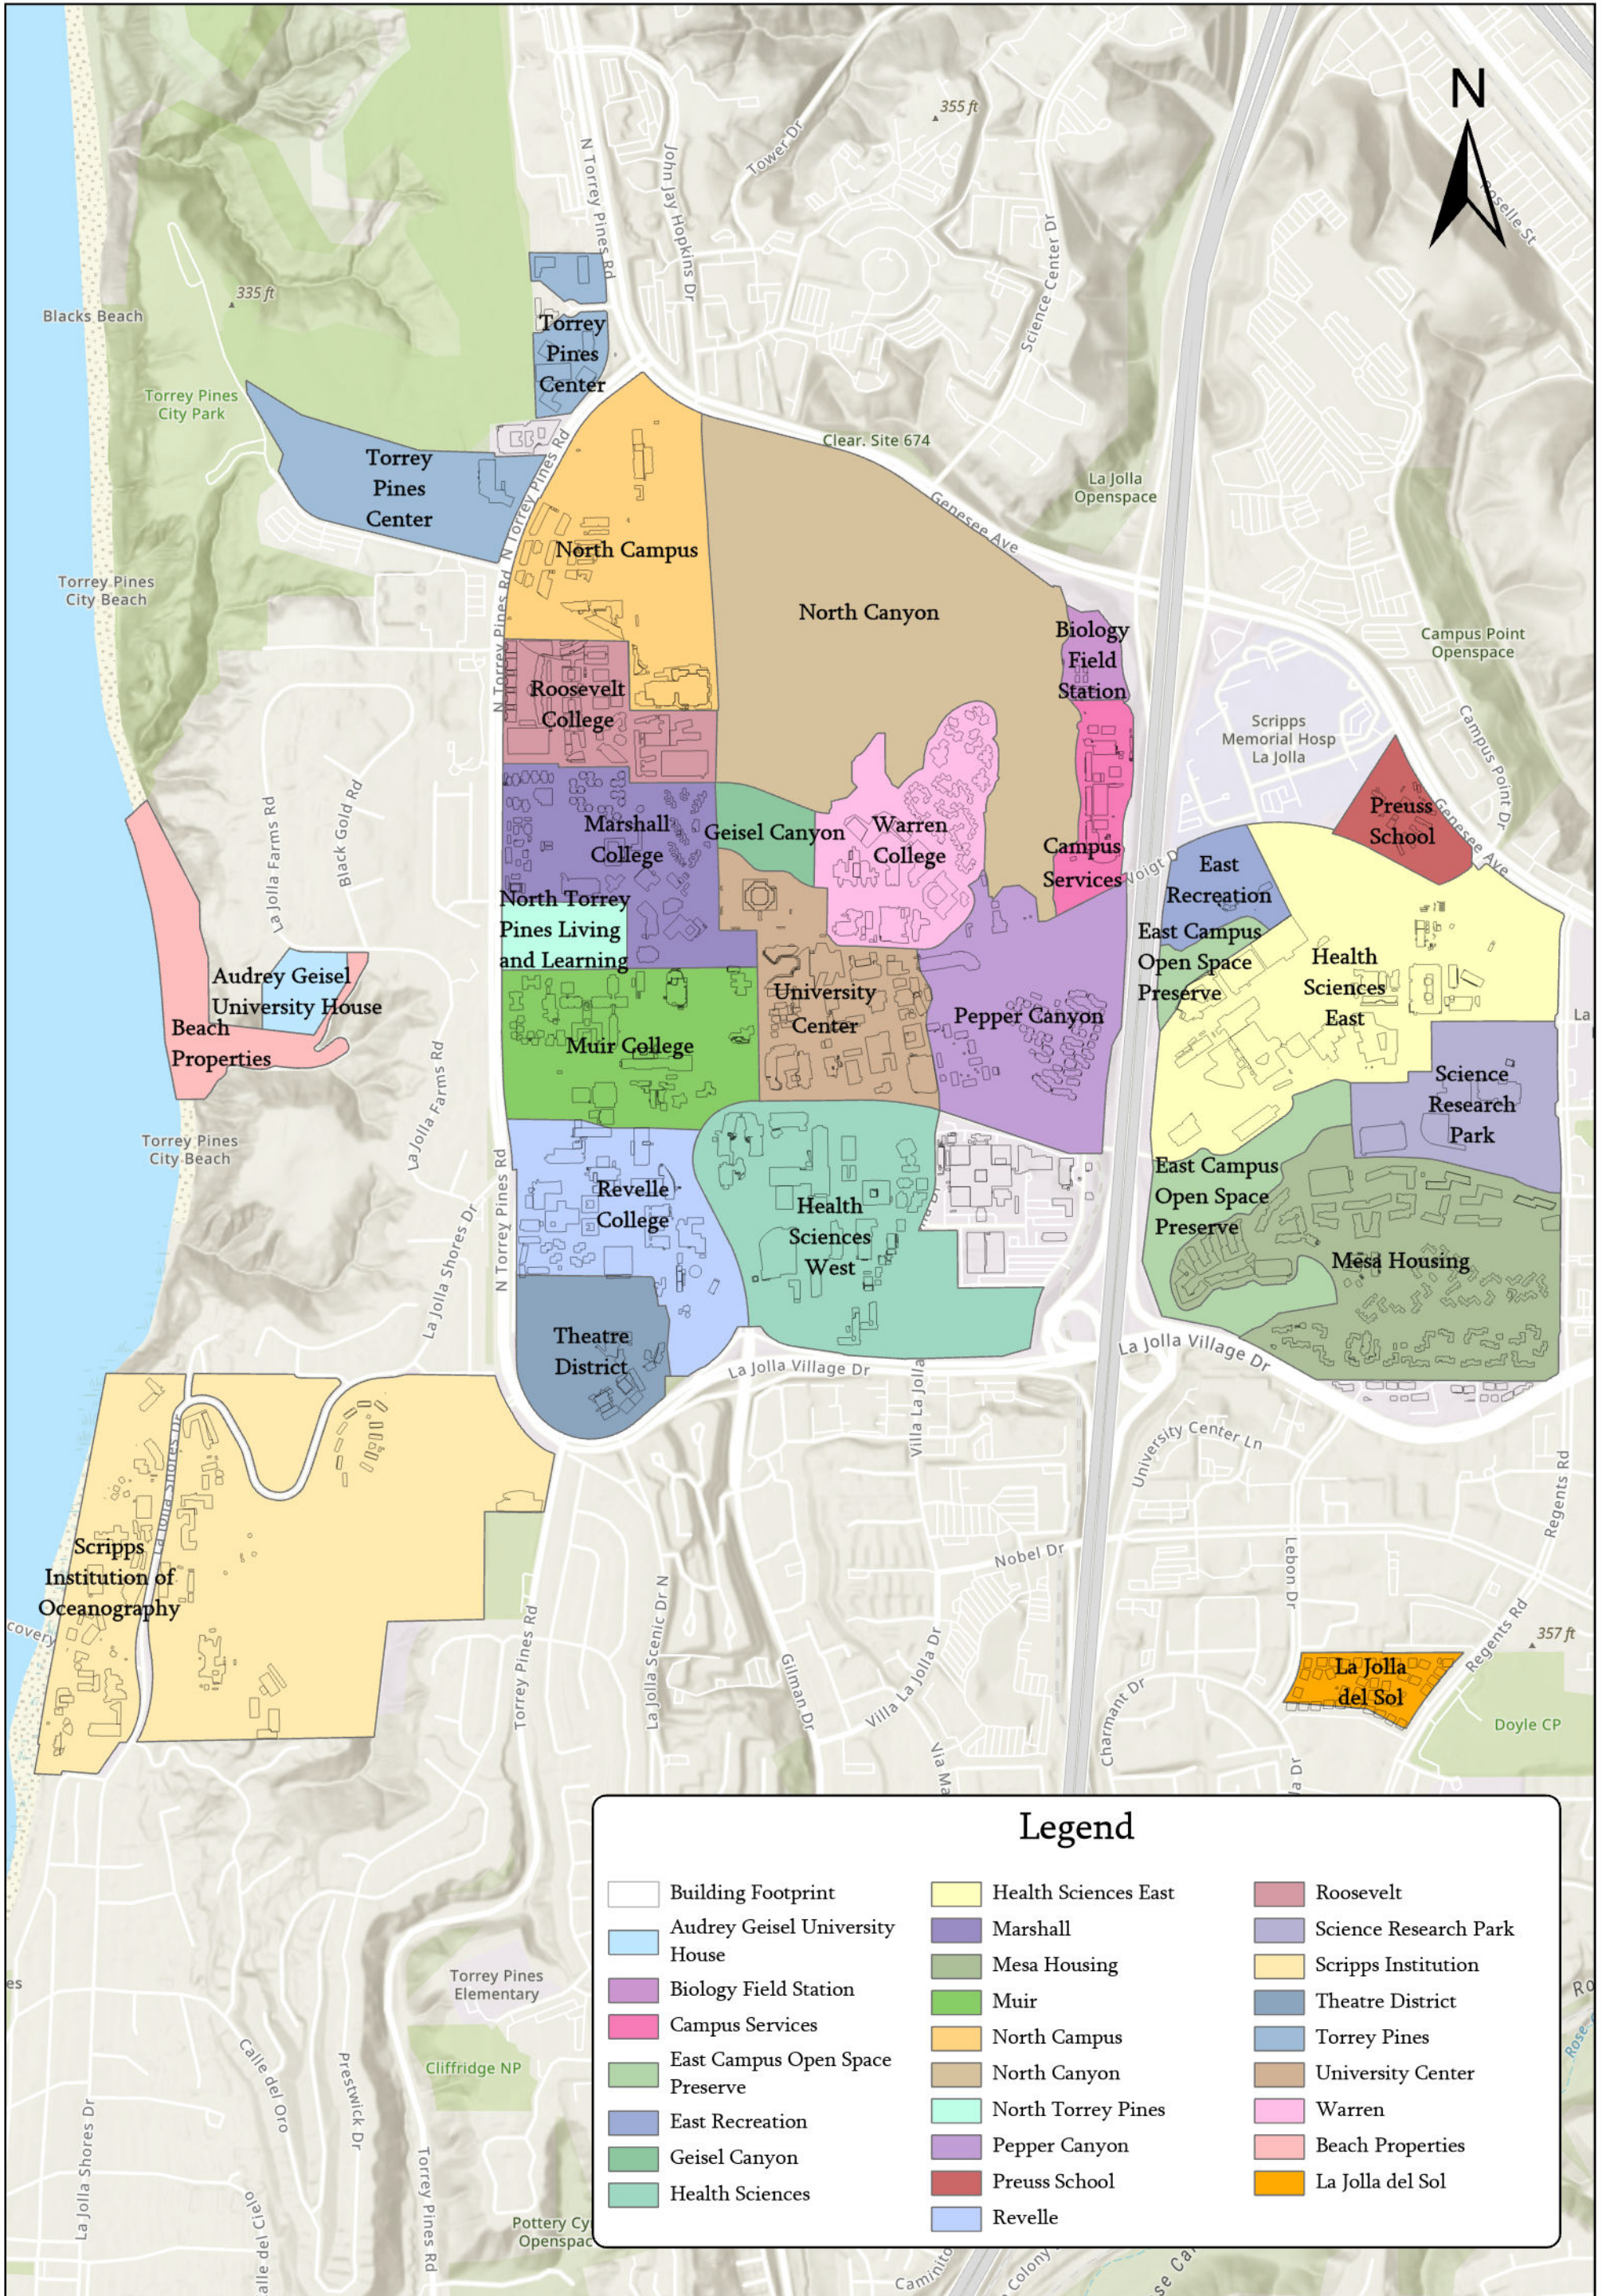

Map of UC San Diego

0 0.2 0.4 0.6 0.8 1 Miles

Fall 2023